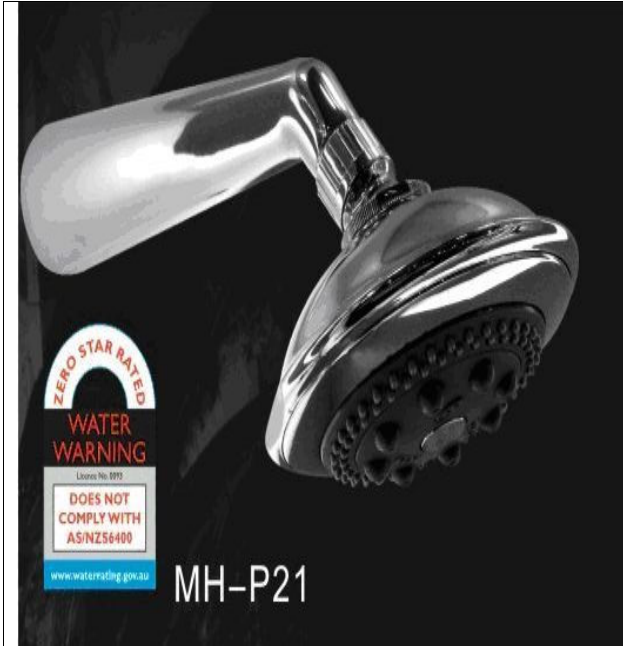

MF-157 Multi Function Shower unit
Solid Brass Rail with elbow

Price \$ 329

MF 158
Multi function shower unit

Price \$476

MF 159
Multi Function Shower Unit
Solid Brass Rail with Elbow

Price \$492

MH-01
Hand shower rail
1 function, Solid brass rail with elbow

Price \$101

A7 Basket Also Available

MH-01B
Hand Shower Rail
5 Functions, solid brass rail with elbow
Price \$101

A7 Basket Also Available

MH-01C Hand Shower Rail
3 Functions with elbow
Price \$79

MH-02
Hand Shower Rail, 5 Functions

Price \$118

MH-02B Hand Shower Rail
5 Functions Solid Brass Rail
with Elbow

Price \$118

MH-03
Square Shower
1 Function, Solid brass rail
with elbow

Price \$118

MH-06
1 Function Shower
Price \$129

MH-921
120mm 5 Functions
Price \$77

20187 Shower Head with Hose
5 Functions

Price \$51

MH-05
Bidet Spray

Price \$65

A6 Shower Hose

Length 1.5mm