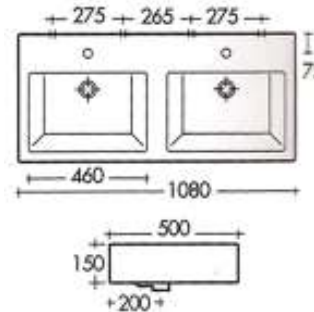

TAKE 25% OFF THE LISTED RRP

Picture	Item Code	Qty Avail	Description	Our RRP each
	1106	23	Italian CERAMIC WASHBASIN, GSI PANORAMA 1000MM IN WHITE washbasin with overflow, one taphole predisposed for three taphole fittings. Wall hung installation. http://www.gsisanitari.it/P_73_Line100.html Tech spec http://www.gsisanitari.it/downloadDB/Line100x48.pdf	$429
	1111	1	QTY (APPROX 8) ITALIAN MADE CERAMIC WASHBASINS BY DISEGNO DERAMIC IN VARIOUS STYLES & SIZES TO 1 PALLET	Over $2000
 	1118	6	Italian Art Ceram Fuori Box 108 CERAMIC WASHBASIN TWIN BOWL 6 HOLES ON COUNTER DESIGN 1080MM IN WHITE Note that this is 3 tap per bowl ie 6 in total. http://www.giant.co.uk/ceram15.html These sold in Harvey Norman for over Can be wall hung.	$899 $1100

TAP
hole
$1100