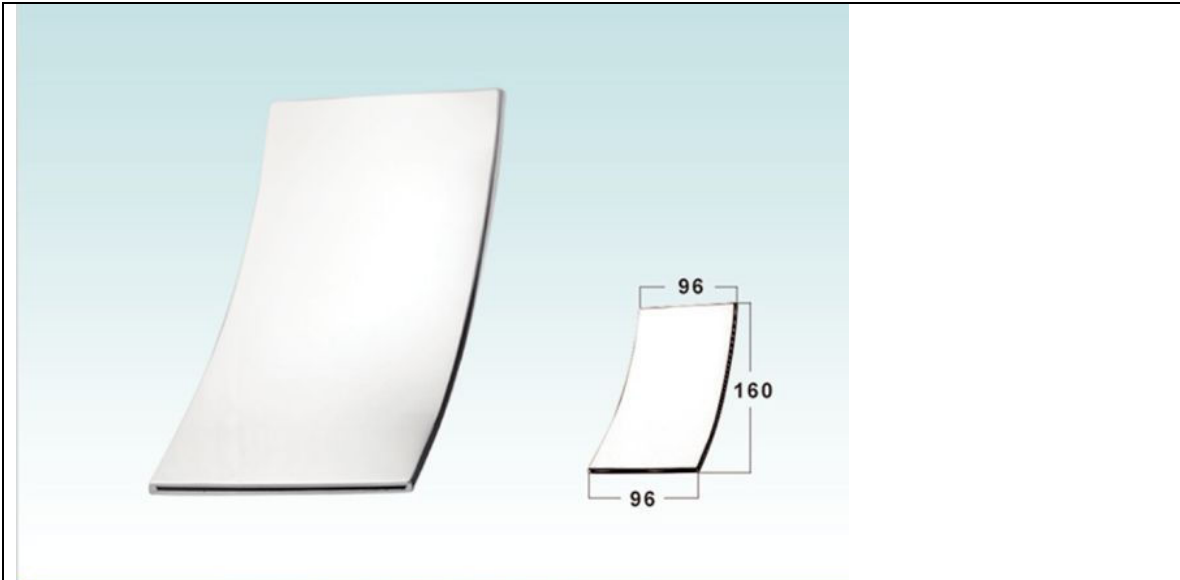

K510 Spa/Bath Spout