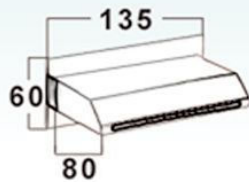

## Bath Spouts

**K 514 Bath Spout**

185 mm

Made Of Brass, Chrome Finish

**K504 Spa/Bath Spout**

**K 508**

200mm

Made of Brass, Chrome Finish

**K 500**  
Bath and Shower Diverter  
Length 160mm

**Australian Standard**  
(AS3718 LN WMKA20108)

K 506a Gwen Sink & Bath Spout  
(Swivel)  
**Made Of Brass, Chrome Finish**

**K519**  
Bath Spout 210mm

**K001**  
Bath & Shower Diverter  
Length 145mm

**Australian Standard**  
(AS3718 LN WMKA20108)

**K 523 Bath Spout**  
190\*80mm