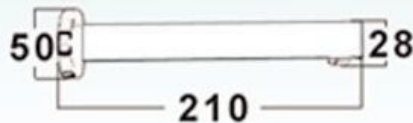

## Bath Spouts

**K 514 Bath Spout**

185 mm

Made Of Brass, Chrome Finish

**K504 Spa/Bath Spout**

**K 508**

200mm

Made of Brass, Chrome Finish

**K 500**  
Bath and Shower Diverter  
Length 160mm

**Australian Standard**  
(AS3718 LN WMKA20108)

K 506a Gwen Sink & Bath Spout  
(Swivel)  
**Made Of Brass, Chrome Finish**

**K519**  
Bath Spout 210mm

**K001**  
Bath & Shower Diverter  
Length 145mm

**Australian Standard**  
(AS3718 LN WMKA20108)

**K 523 Bath Spout**  
190\*80mm